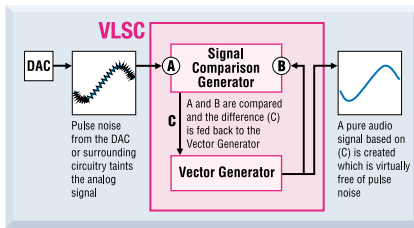

DX-7355 CD Player

Vector Linear Shaping Circuitry (VLSC) Reduces Digital Noise

Essentially, a CD player's primary purpose is to read digital information and convert that information into an analog signal to feed to a preamplifier. However, unless you take the highly expensive route of separate transports and digital processors, there is every opportunity that the digital audio signal will be polluted by digital noise. Onkyo presents a novel solution to this problem with VLSC, a unique digital-to-analog conversion circuit. As opposed to conventional digital-to-analog conversion methods that simply reduce digital noise, VLSC converts data between two sampling points, and then joins these discrete sampling points with analog vectors in real-time to produce a smooth output wave form. This ensures that you're delivering the purest signal possible to the preamplifier stage.

Superior Digital-to-Analog Conversion Via Wolfson 192 kHz/24-Bit DAC

The DX-7355's Wolfson 192 kHz/24-bit stereo DAC (WM8716) that ably supports digital-to-analog conversion. This DAC supports an input data word length from 16 to 24 bits and sampling rates up to 192 kHz. The DAC consists of a serial interface port, digital interpolation filter, multi-bit sigma delta modulator and stereo DAC in a small, 28-pin SSOP package. It also includes a digitally controllable mute and attenuator function on each channel.

Remote Interactive (RI) Capability for System Integration

Remote Interactive (RI) capability enables you to control the DX-7355 together with other RI-compatible Onkyo AV components. It is possible to use one remote controller to control the Onkyo components in your system. When you start playback on the DX-7355 connected to an RI-capable amplifier, the amplifier will select the DX-7355 as the input source. Also, when you dim the display brightness on the DX-7355, the displays on other connected components are dimmed as well.

*Some functions may not be available with some RI components.

High-Grade Build Quality to Reduce Vibrations

The DX-7355 is constructed so that unwanted noise and vibrations won't taint your delicate audio signal. A high-rigidity, anti-resonant chassis prevents the possibility of noise being picked up from external surfaces. Instead of opting for cheap alternatives, Onkyo has chosen an aluminum front panel to enhance the DX-7355's solid appearance. It also gives the DX-7355 a dependable feel that reflects a level of engineering quality that's rare in CD players today.

Quick Navigation for MP3 CD Playback

Various preferences can be selected to help you easily find and play back MP3 content burnt to CD-R and CD-RW. In Group mode, you can select a folder then select an MP3 track from that folder. In Navigation mode, you can select MP3 tracks by moving through the folder hierarchy. You can also use the search button on the remote controller to select MP3 tracks and folders by number. Quick navigation helps you to easily locate and play back when you have multiple music sources recorded to one disc.

SPECIFICATIONS

Frequency Response	4 Hz-20 kHz
Total Harmonic Distortion	0.0029 %
Audio Dynamic Range	100 dB
Signal-to-Noise Ratio	106 dB
Audio Output	
Digital (Optical)	-22.5 dBm
Digital (Coaxial)	0.5 Vp-p/75 Ω
Analog	2.0 V (rms)/600 Ω
GENERAL	
Power Supply	AC 120/220-240 V, 50/60 Hz
Power Consumption	15 W
Dimensions (W x H x D)	435 x 81 x 315 mm
Weight	4.4 kg